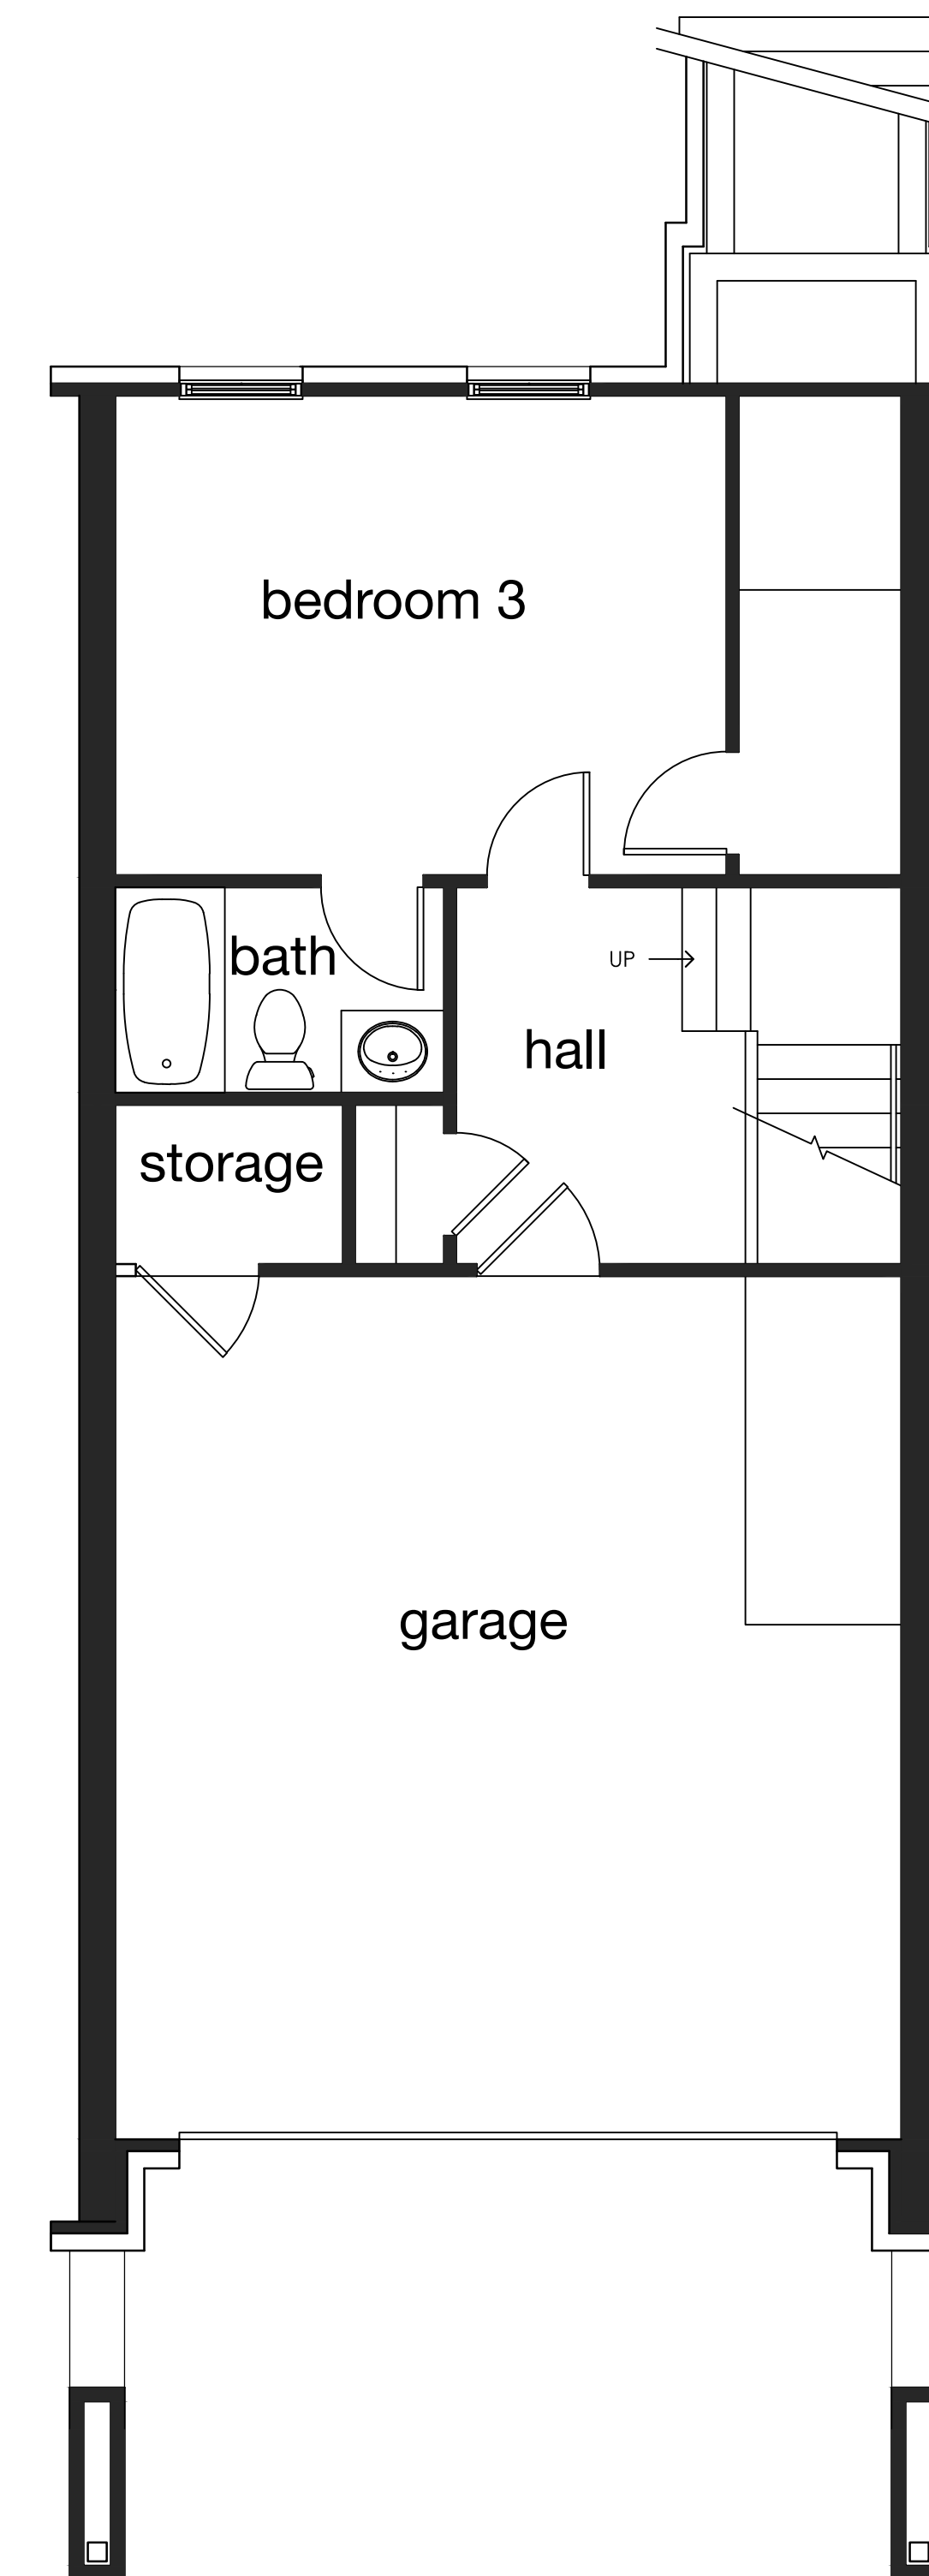

# 20' Unit

Interior Unit

3 bedrooms

3.5 baths

Total - 2,764 sq. ft. (Deck not included)

Interior - 2,316 sq. ft.

2 car garage + storage - 448 sq. ft.

Decks - 233 sq. ft.

Upper Level

Main Level

Basement