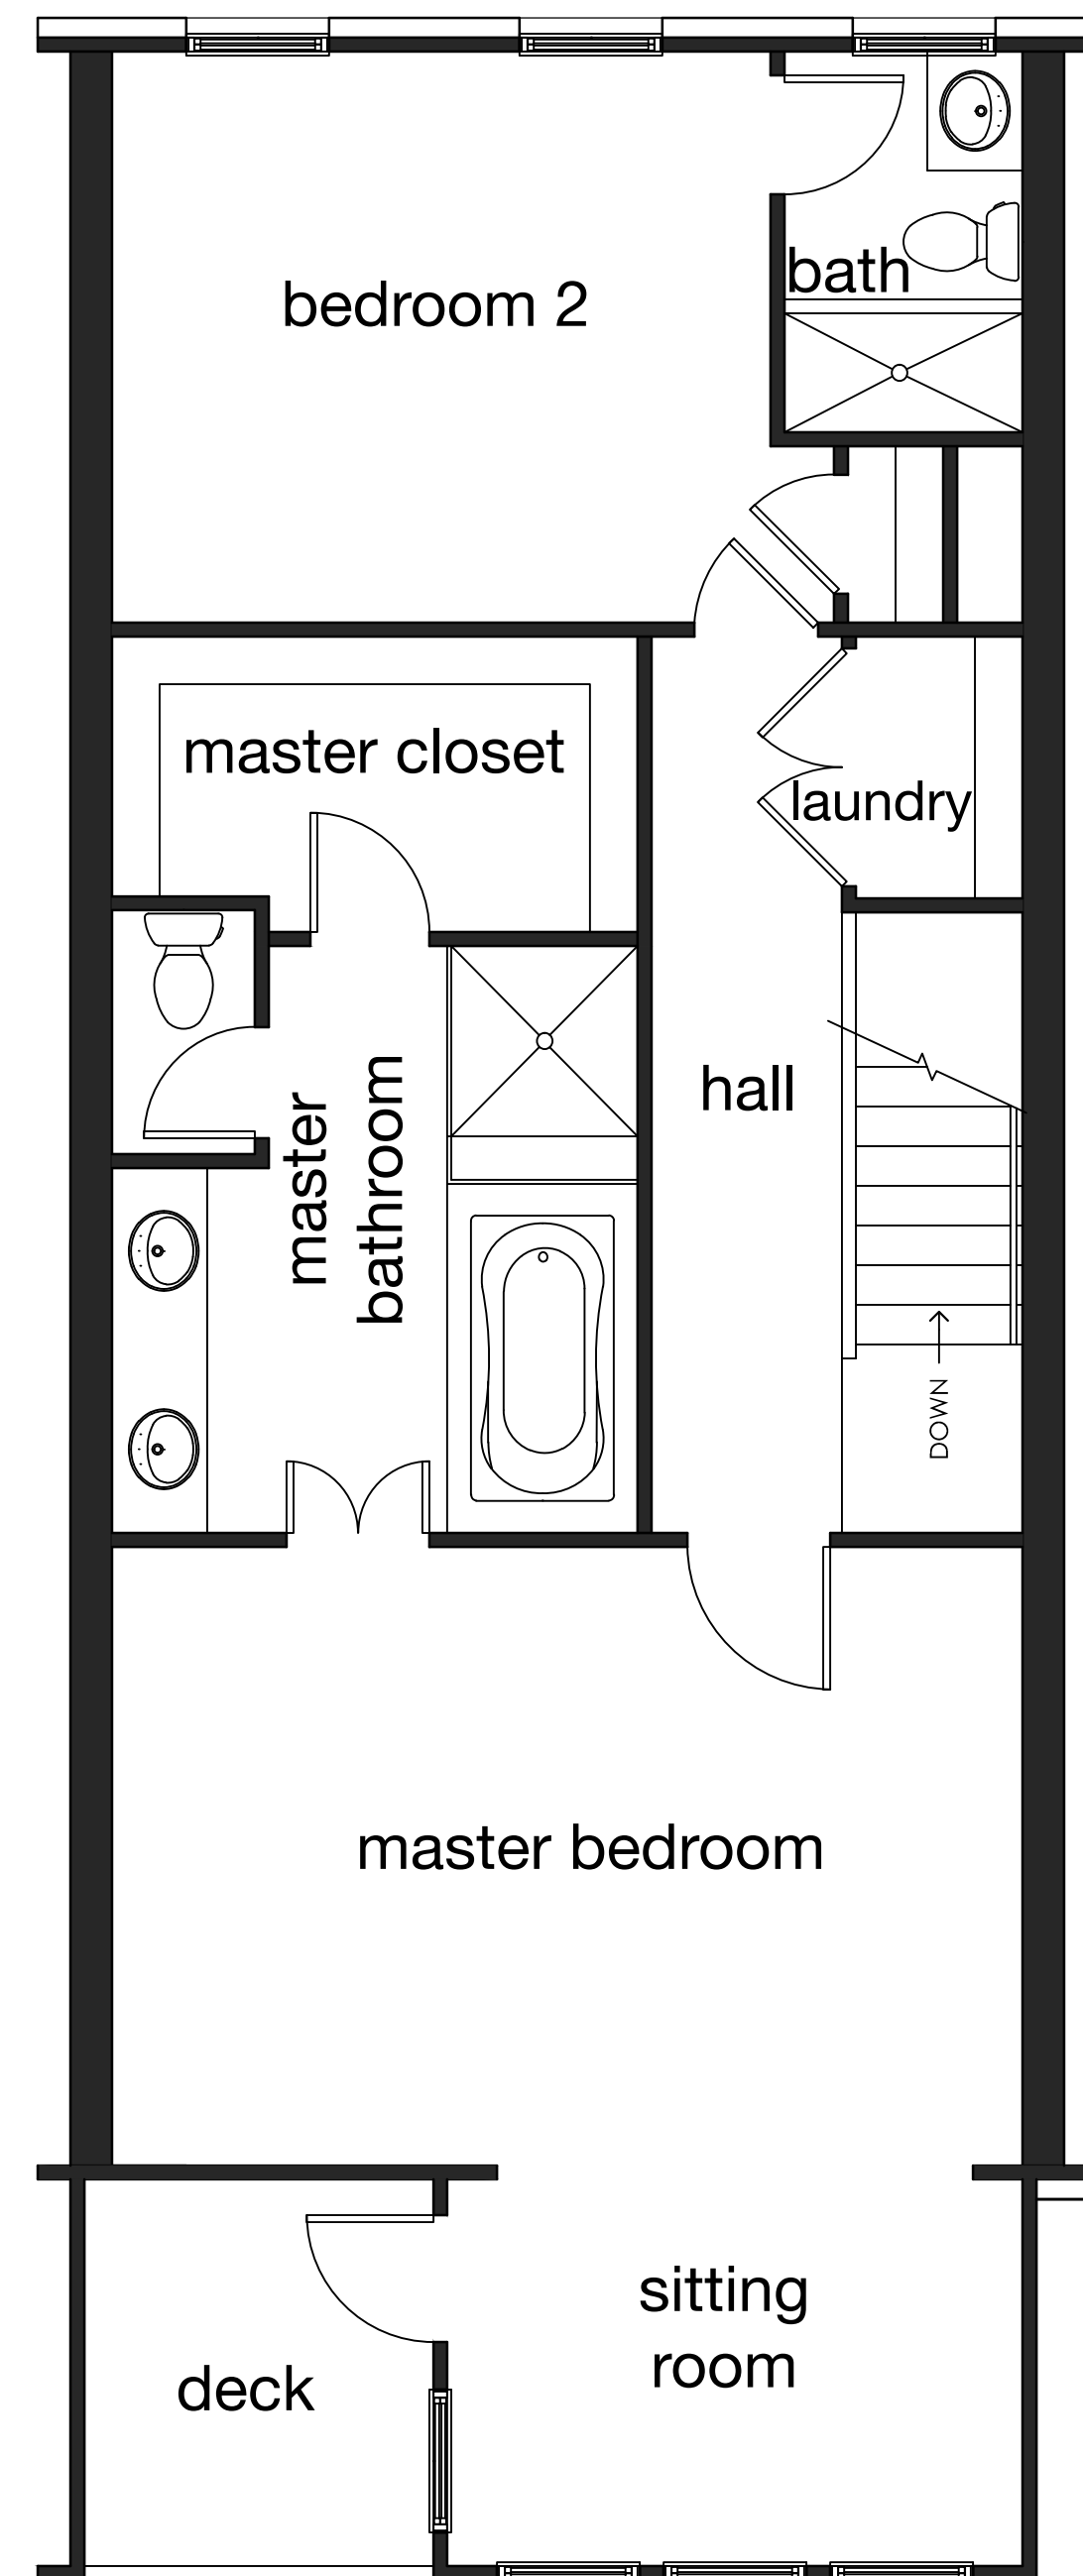

# 20' Unit

Interior Unit

3 bedrooms

3.5 baths

Total - 2,764 sq. ft. (Deck not included)

Interior - 2,316 sq. ft.

2 car garage + storage - 448 sq. ft.

Decks - 233 sq. ft.

Upper Level

Main Level

Basement