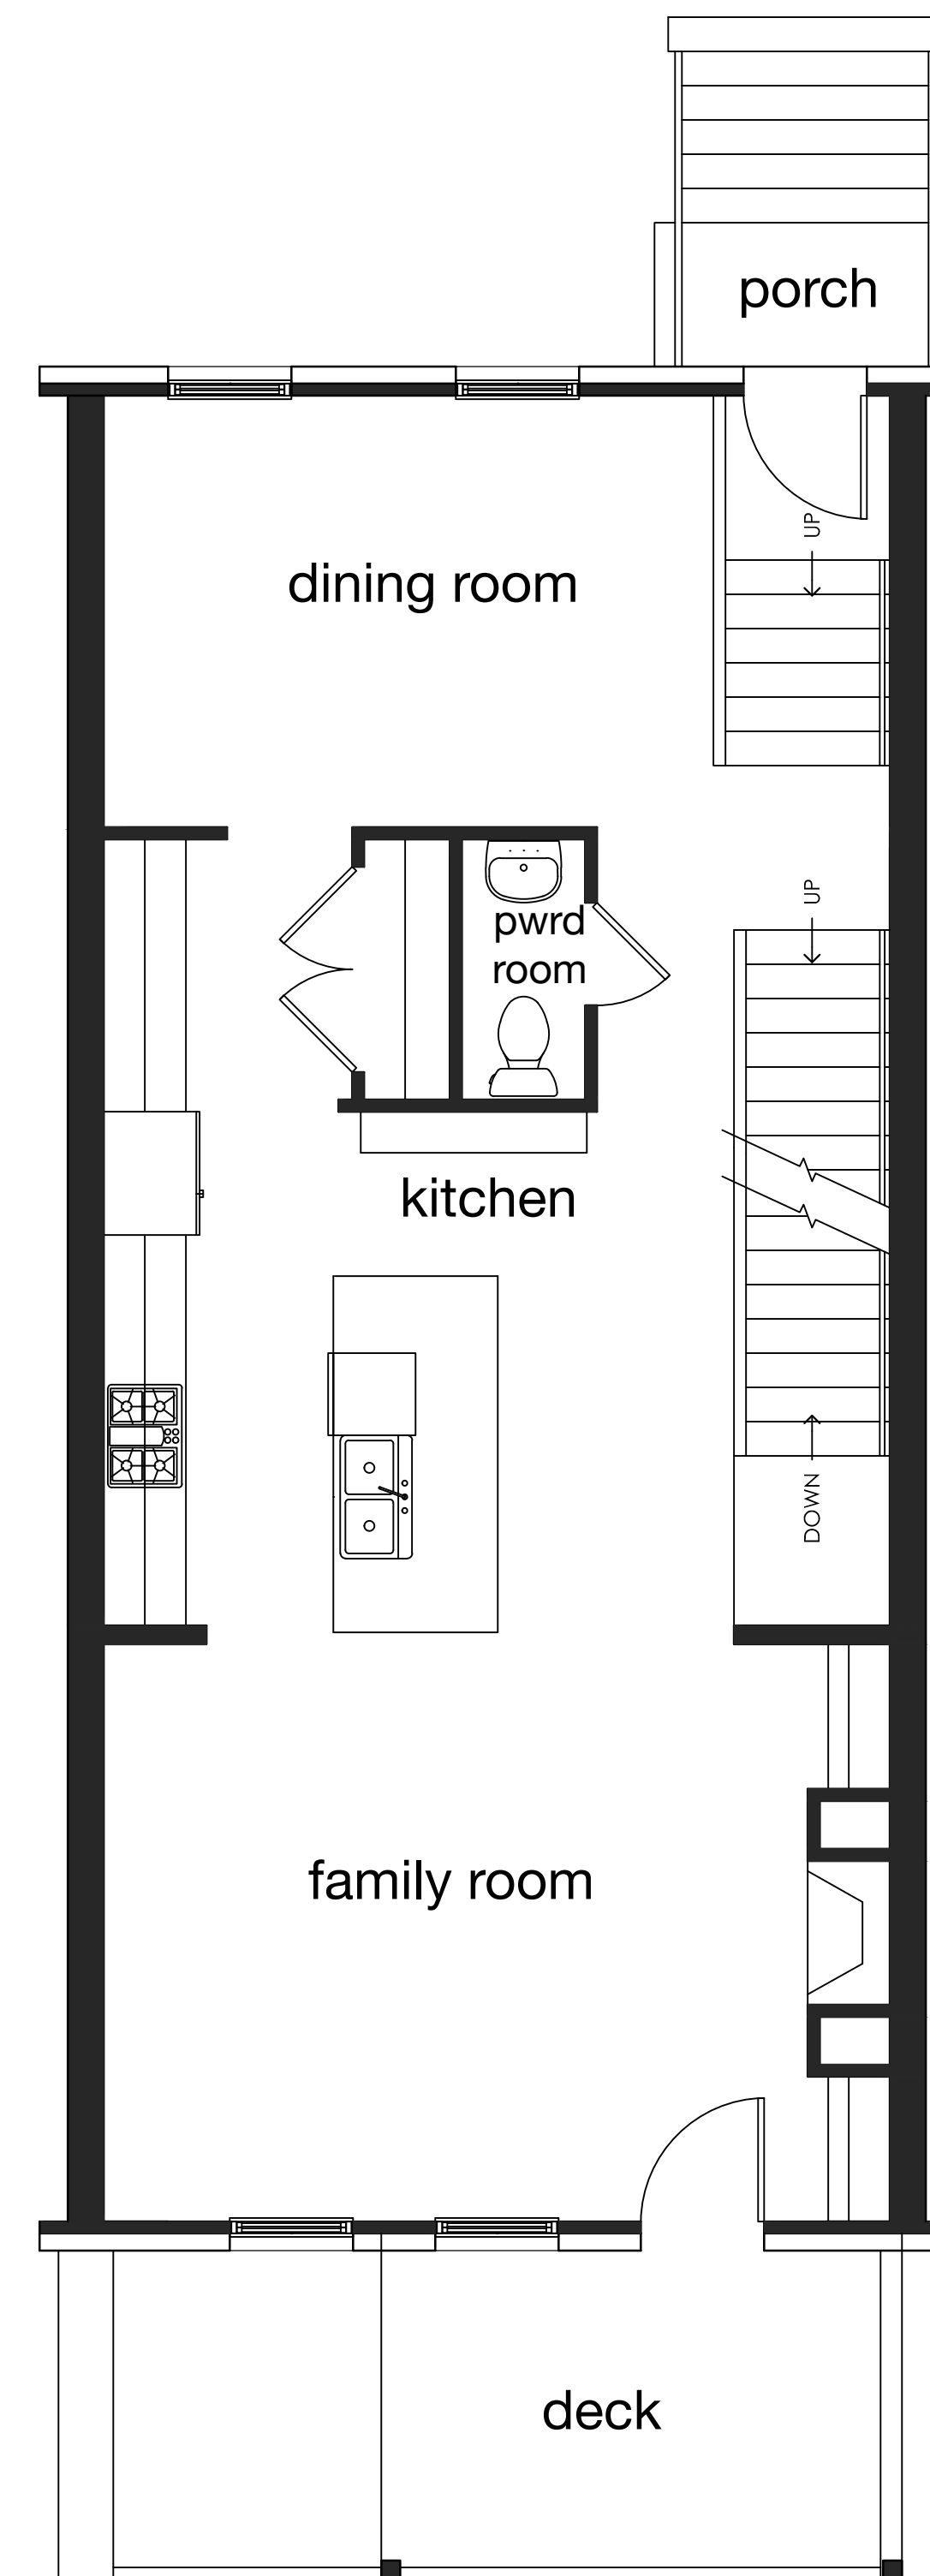

# 20' Unit

Interior Unit

3 bedrooms

3.5 baths

Total - 2,764 sq. ft. (Deck not included)

Interior - 2,316 sq. ft.

2 car garage + storage - 448 sq. ft.

Decks - 233 sq. ft.

Upper Level

Main Level

Basement