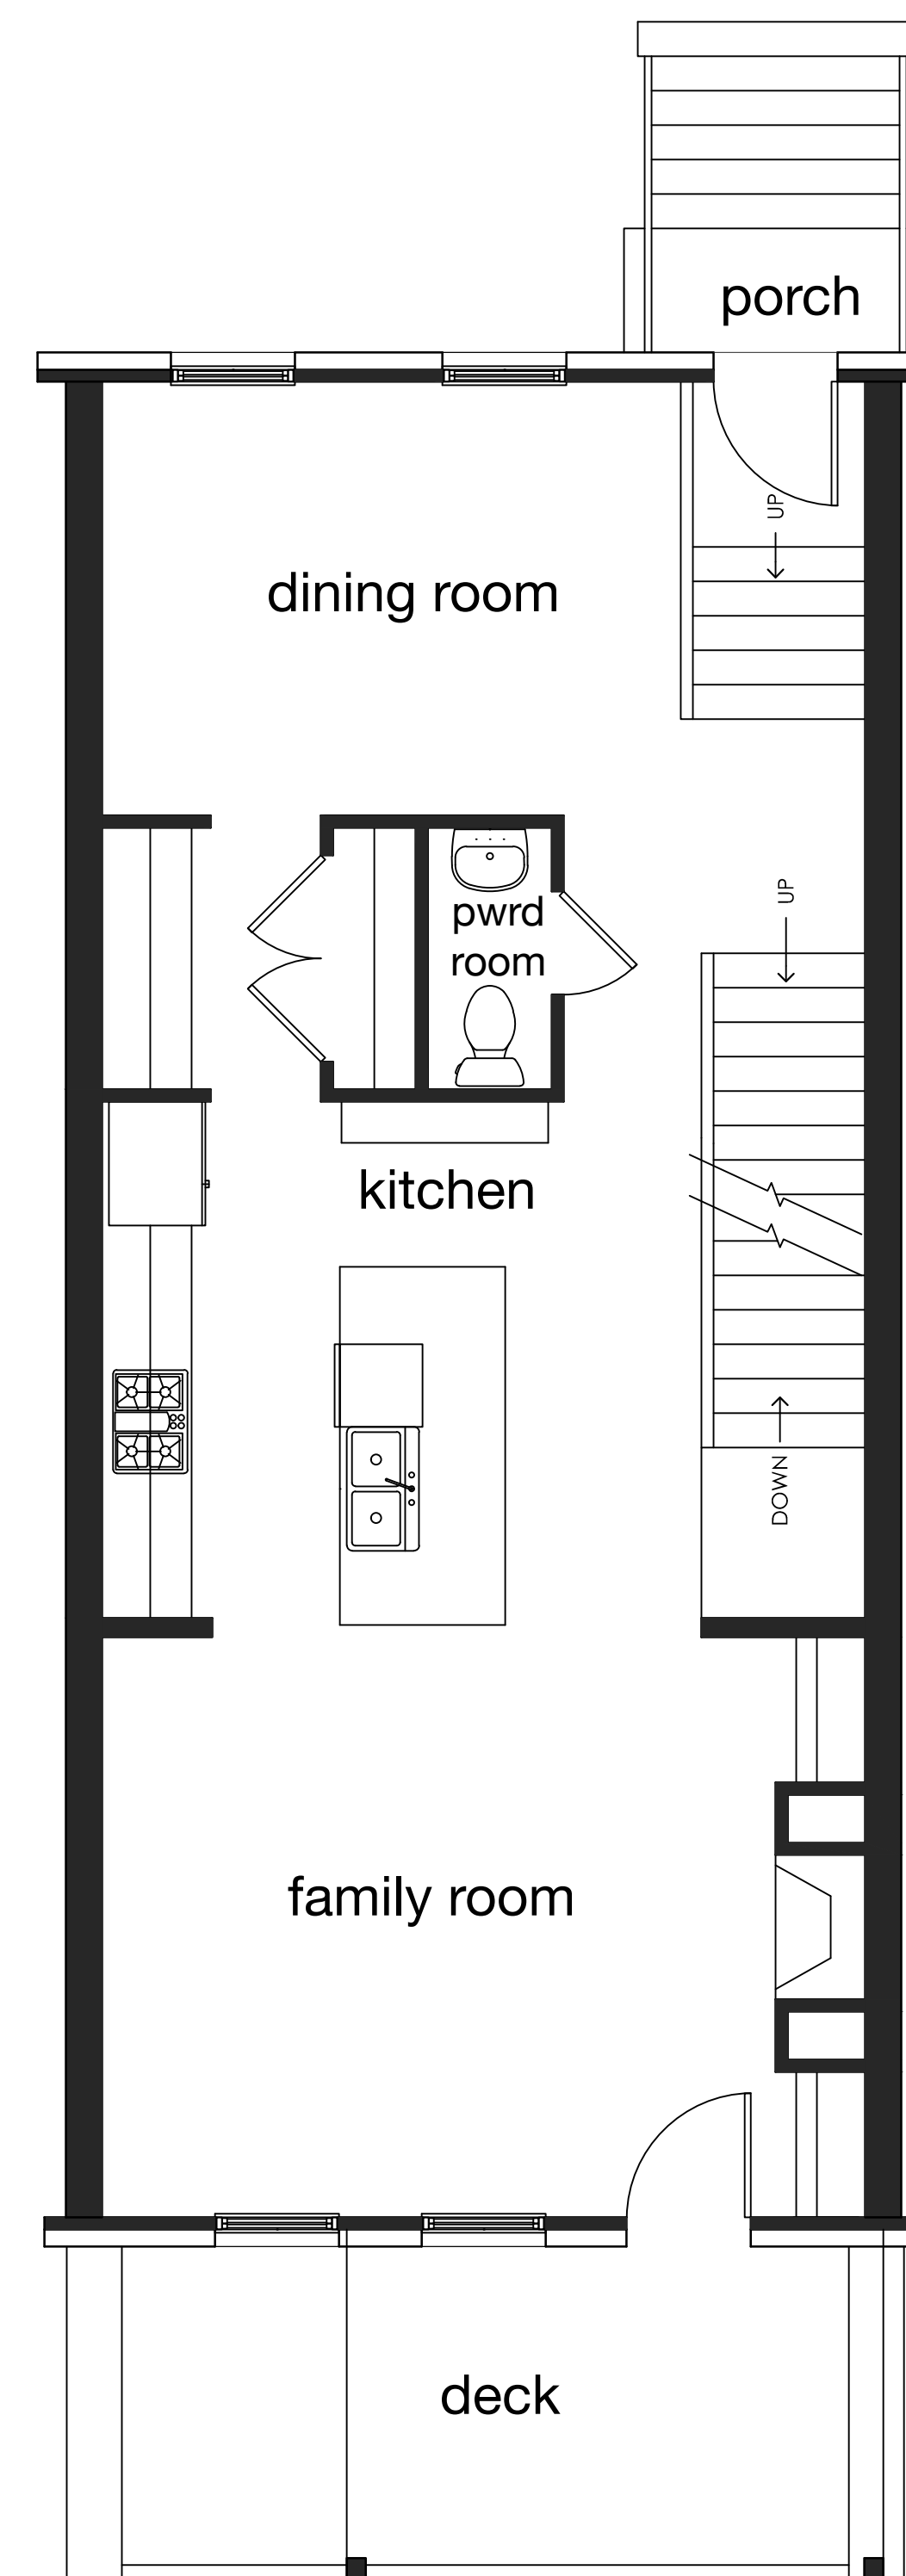

19' 4" Unit

Interior Unit

3 bedrooms

3.5 baths

Total - 2,709 sq. ft. (Decks not included)

Interior - 2,264 sq. ft.

2 car garage + storage - 445 sq. ft.

Decks - 229 sq. ft.

Upper Level

Main Level

Basement