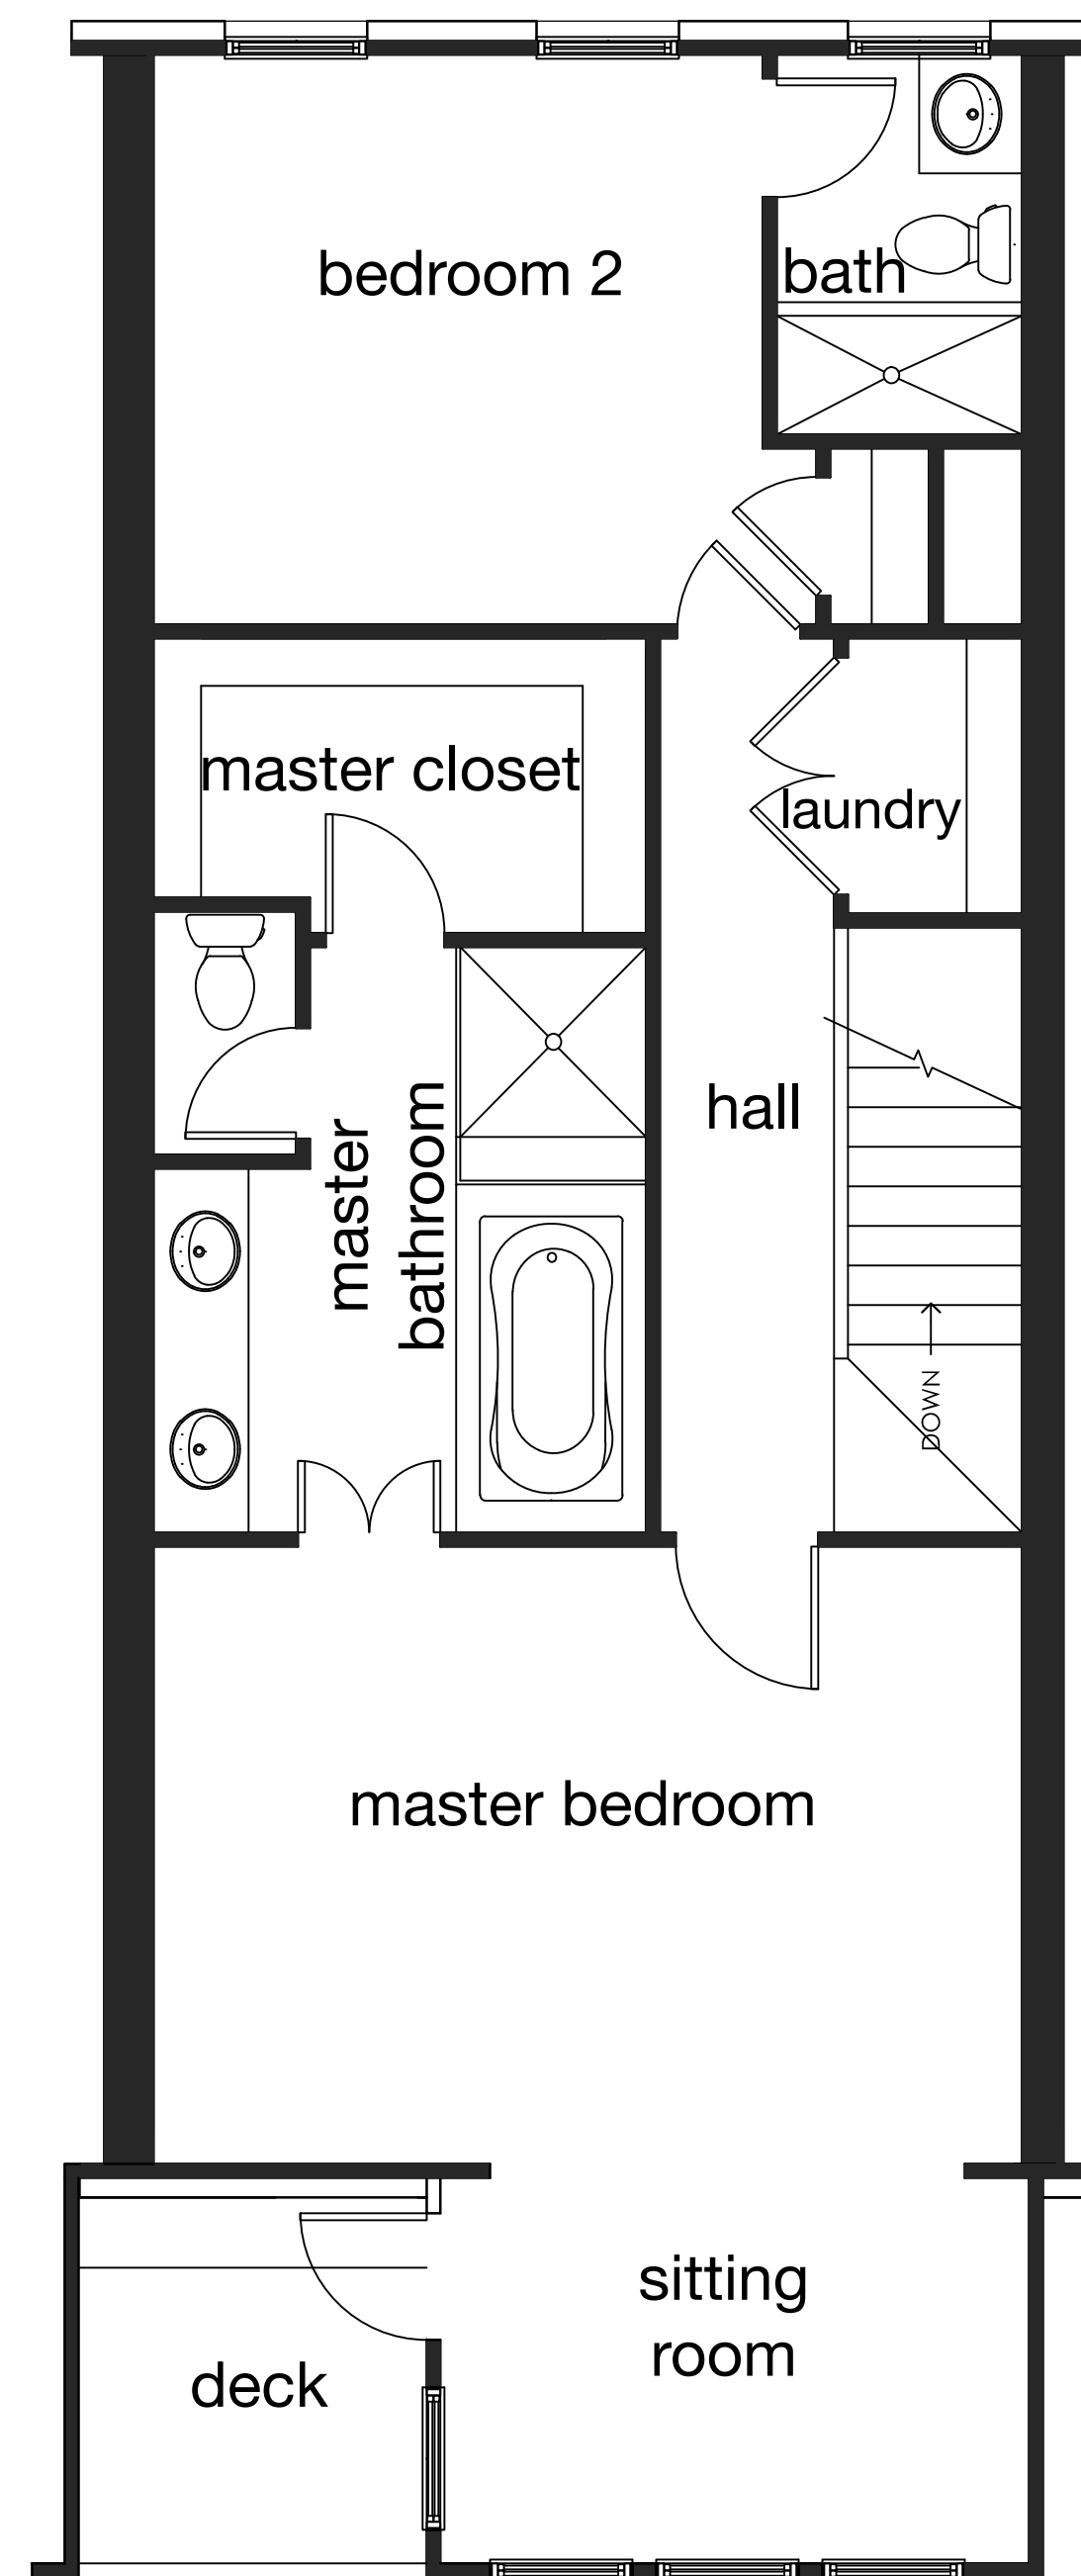

19' 4" Unit

Interior Unit

3 bedrooms

3.5 baths

Total - 2,709 sq. ft. (Decks not included)

Interior - 2,264 sq. ft.

2 car garage + storage - 445 sq. ft.

Decks - 229 sq. ft.

Upper Level

Main Level

Basement