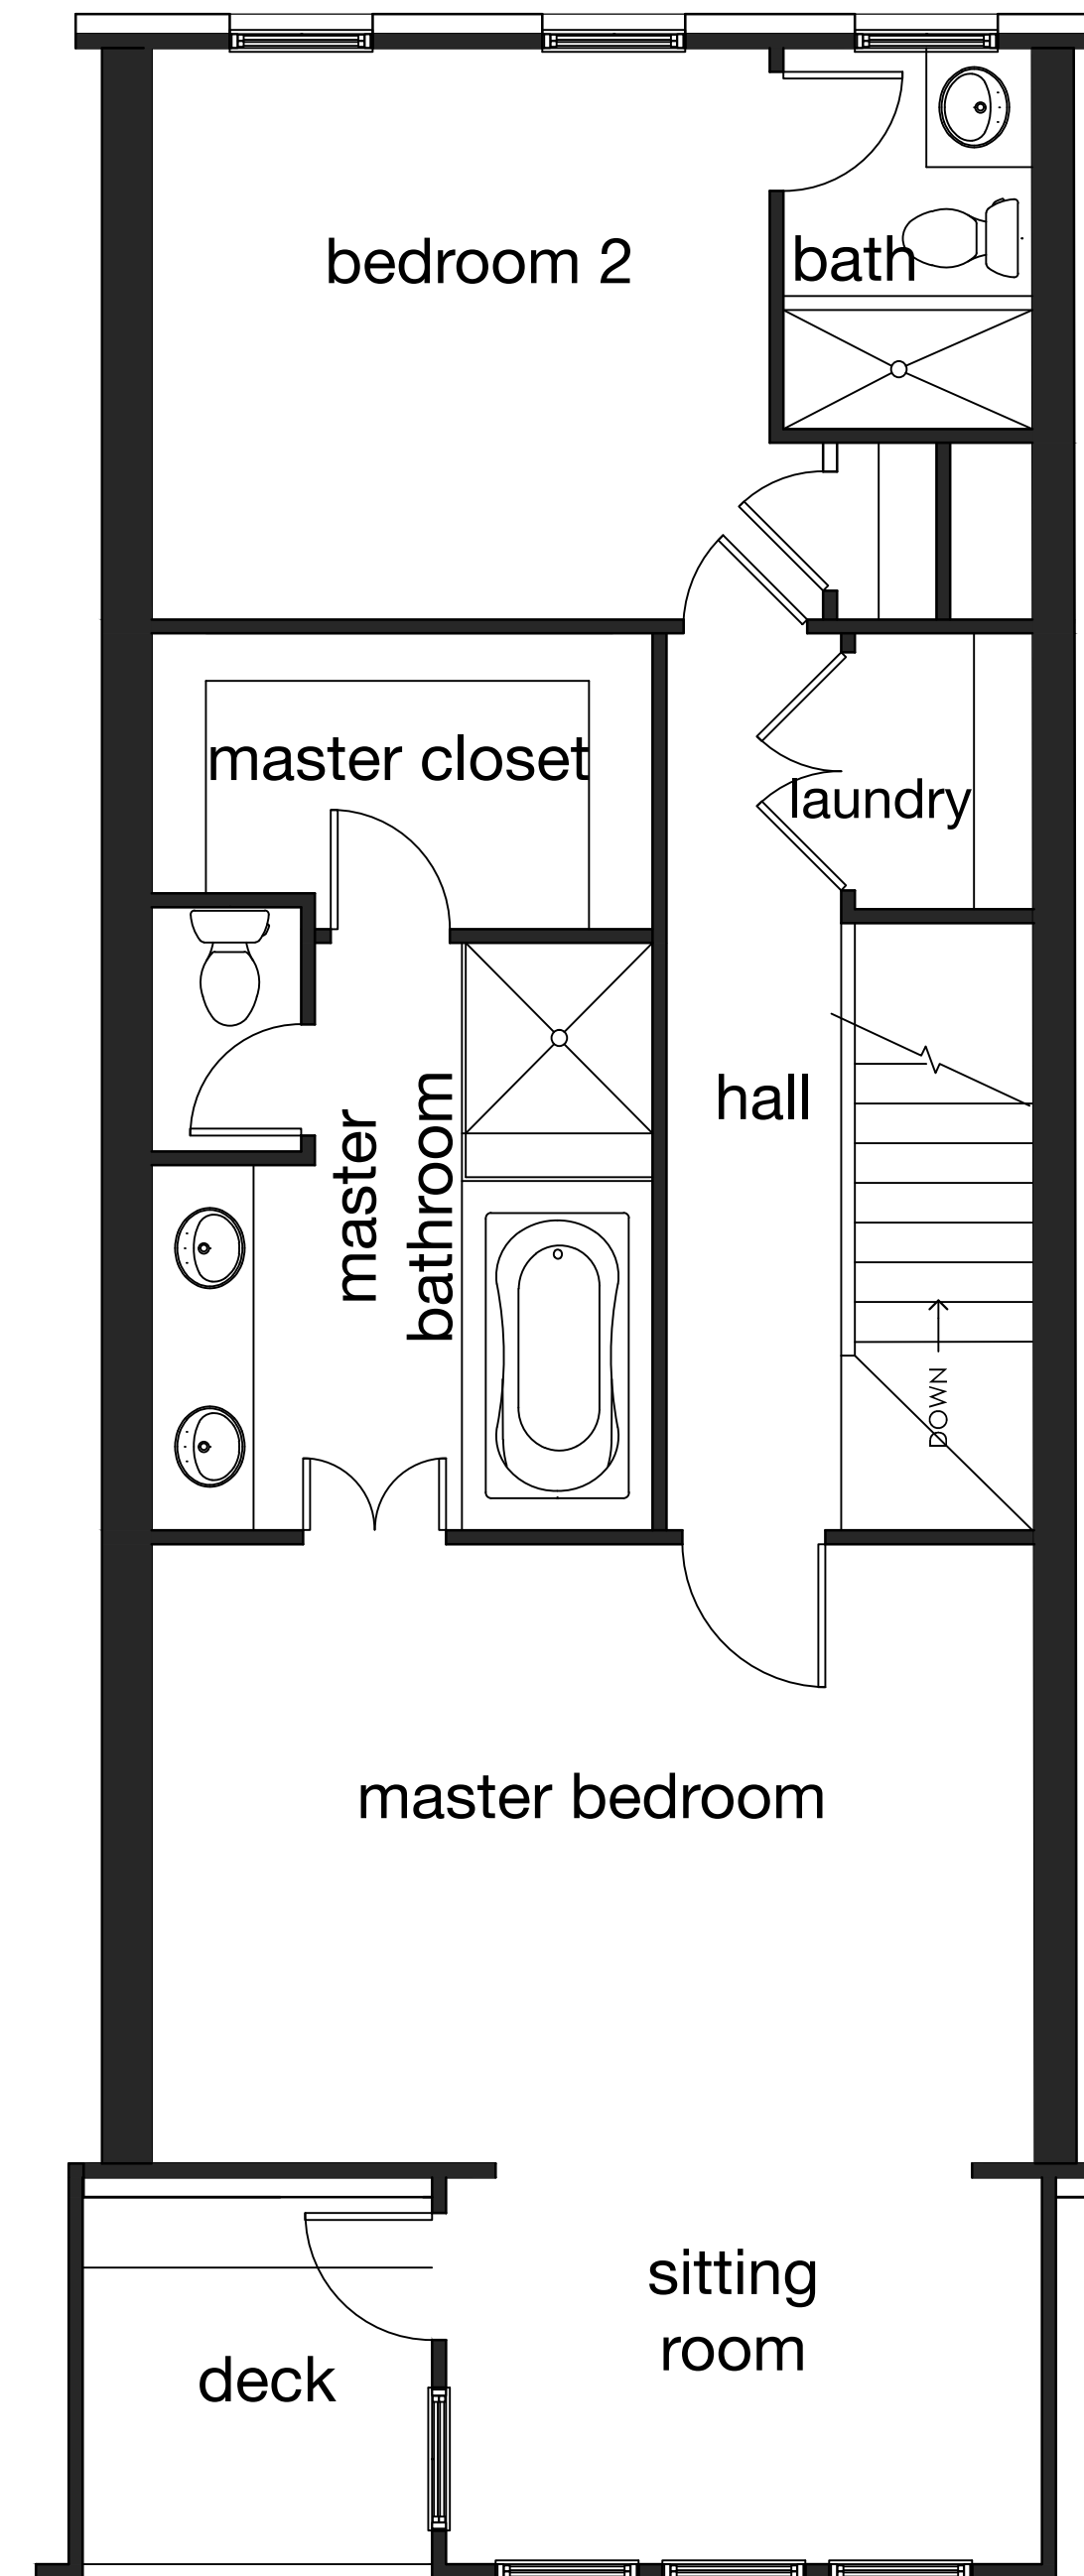

# 19' 7" Unit

Interior Unit

3 bedrooms

3.5 baths

Total - 2,754 sq. ft. (Decks not included)

Interior - 2,298 sq. ft.

2 car garage + storage - 456 sq. ft.

Decks - 230 sq. ft.

Upper Level

Main Level

Basement