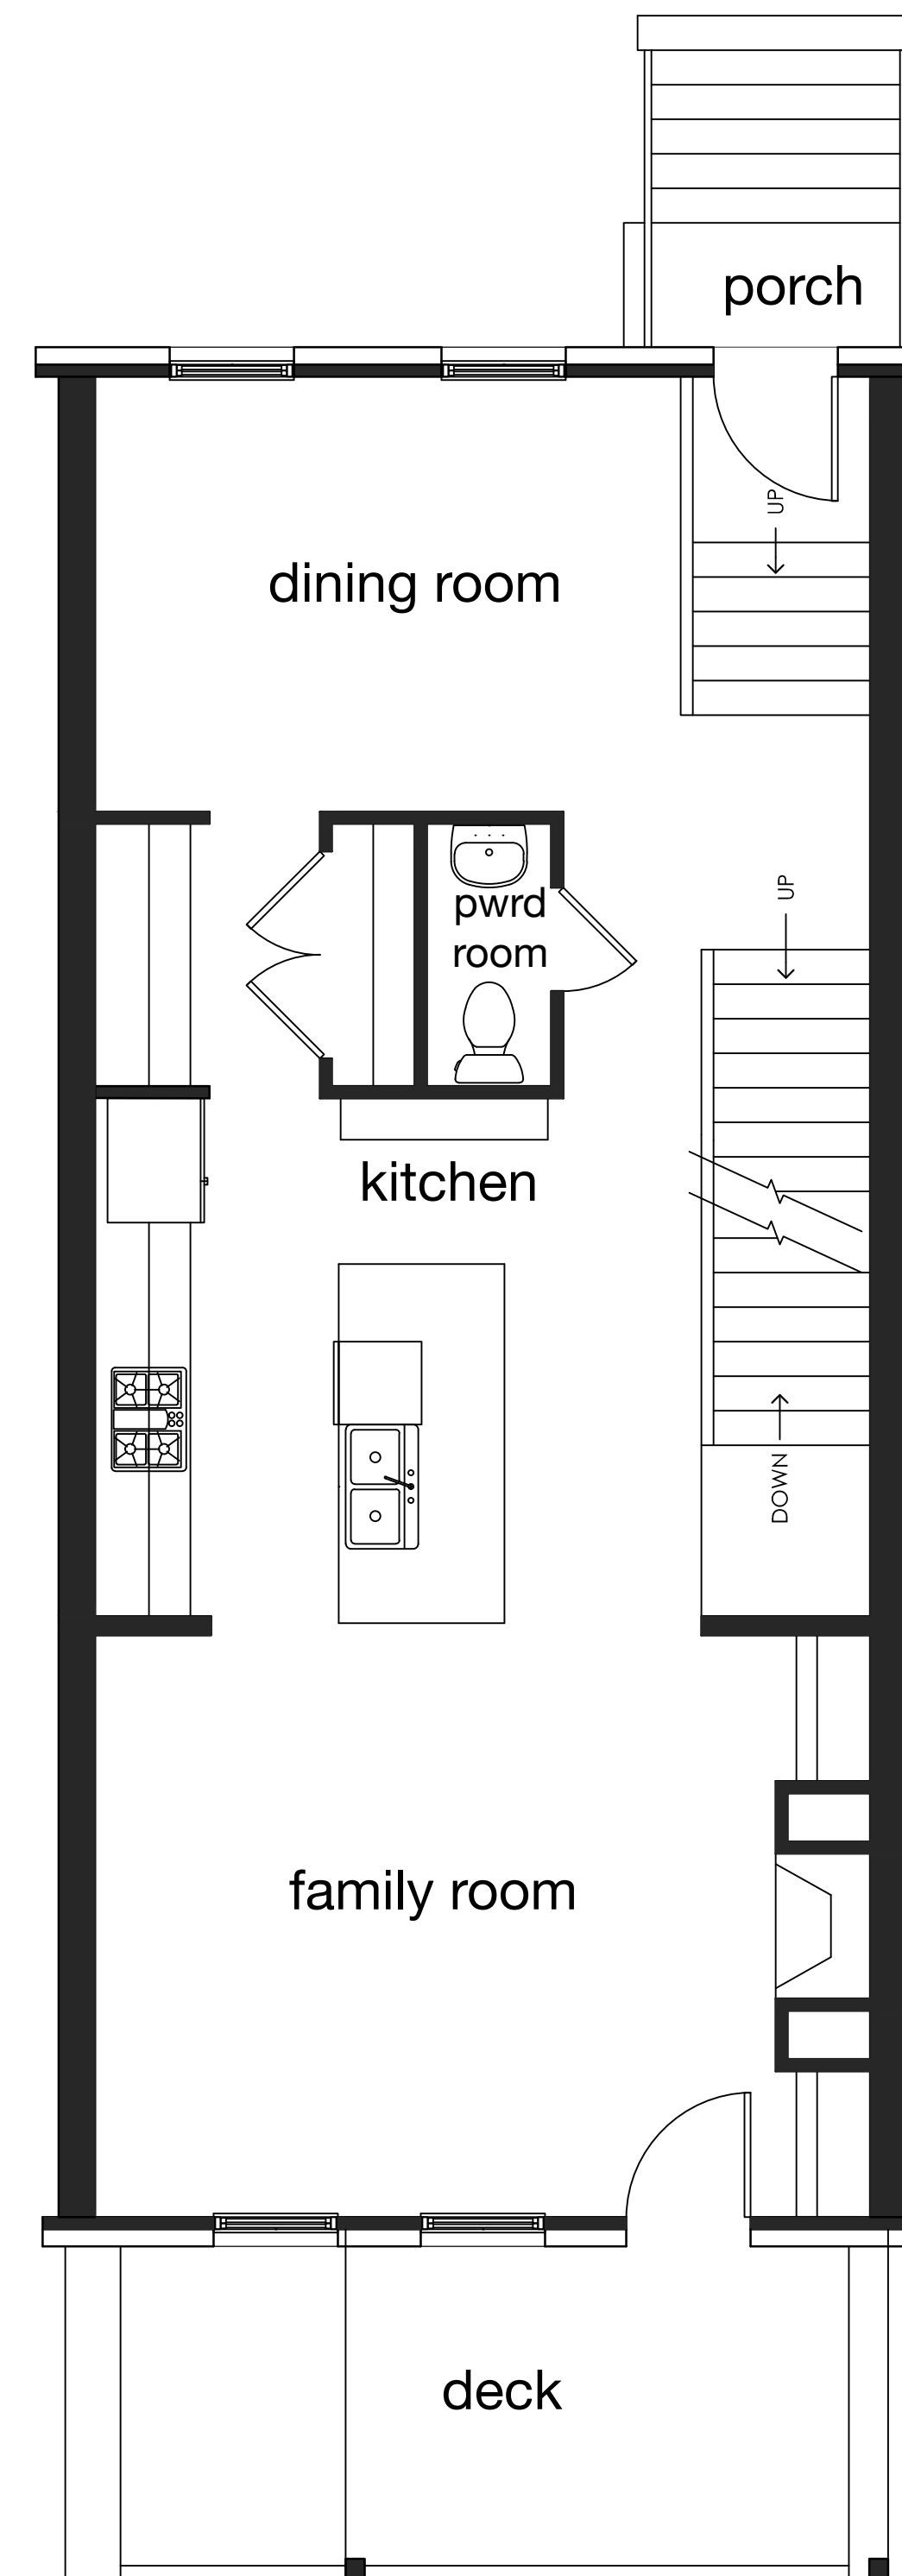

# 19' 7" Unit

Interior Unit

3 bedrooms

3.5 baths

Total - 2,754 sq. ft. (Decks not included)

Interior - 2,298 sq. ft.

2 car garage + storage - 456 sq. ft.

Decks - 230 sq. ft.

Upper Level

Main Level

Basement