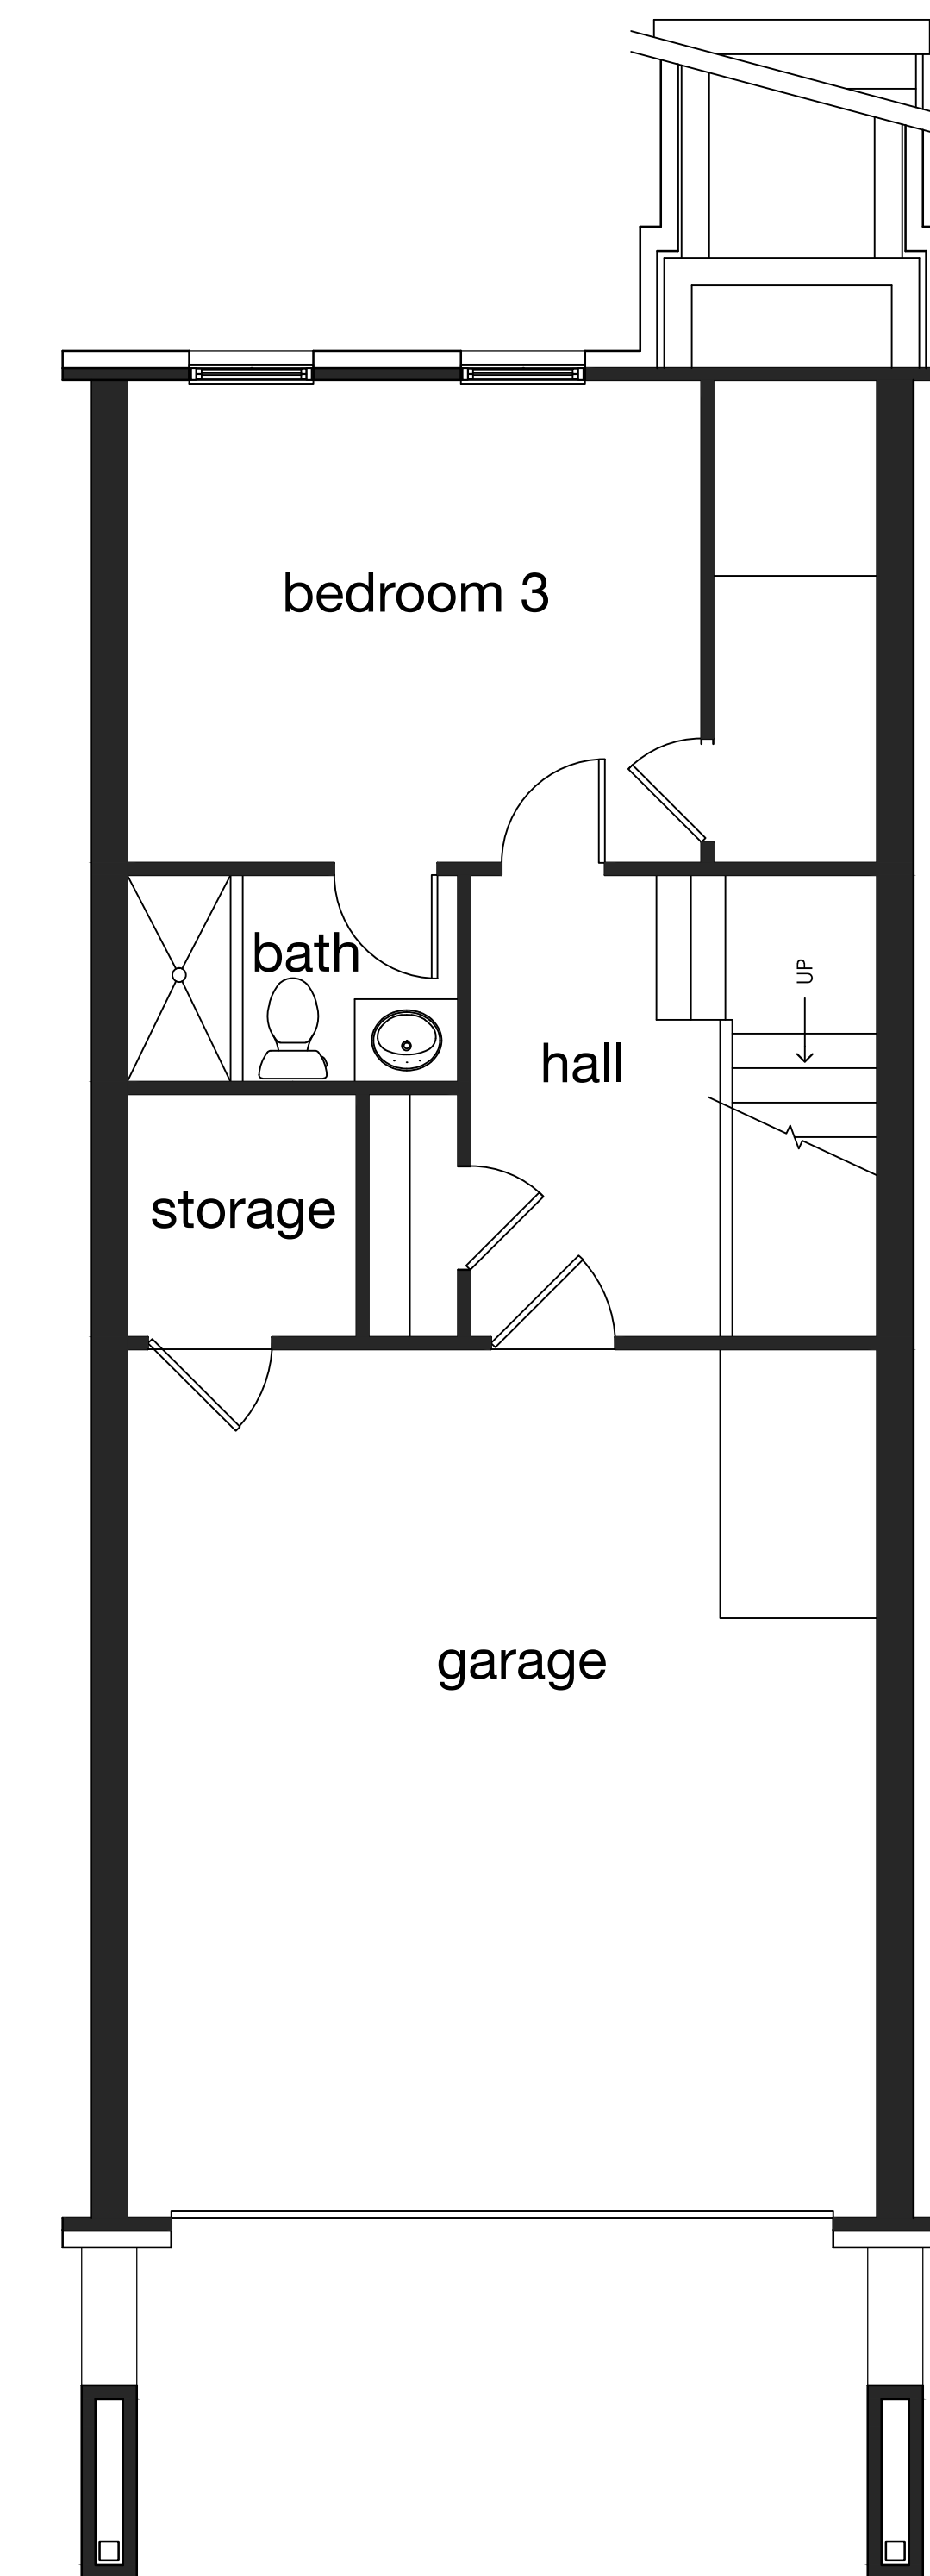

19' Unit

Interior Unit

3 bedrooms

3.5 baths

Total - 2,668 sq. ft. (Decks not included)

Interior - 2,231 sq. ft.

2 car garage + storage - 437 sq. ft.

Decks - 224 sq. ft.

Upper Level

Main Level

Basement