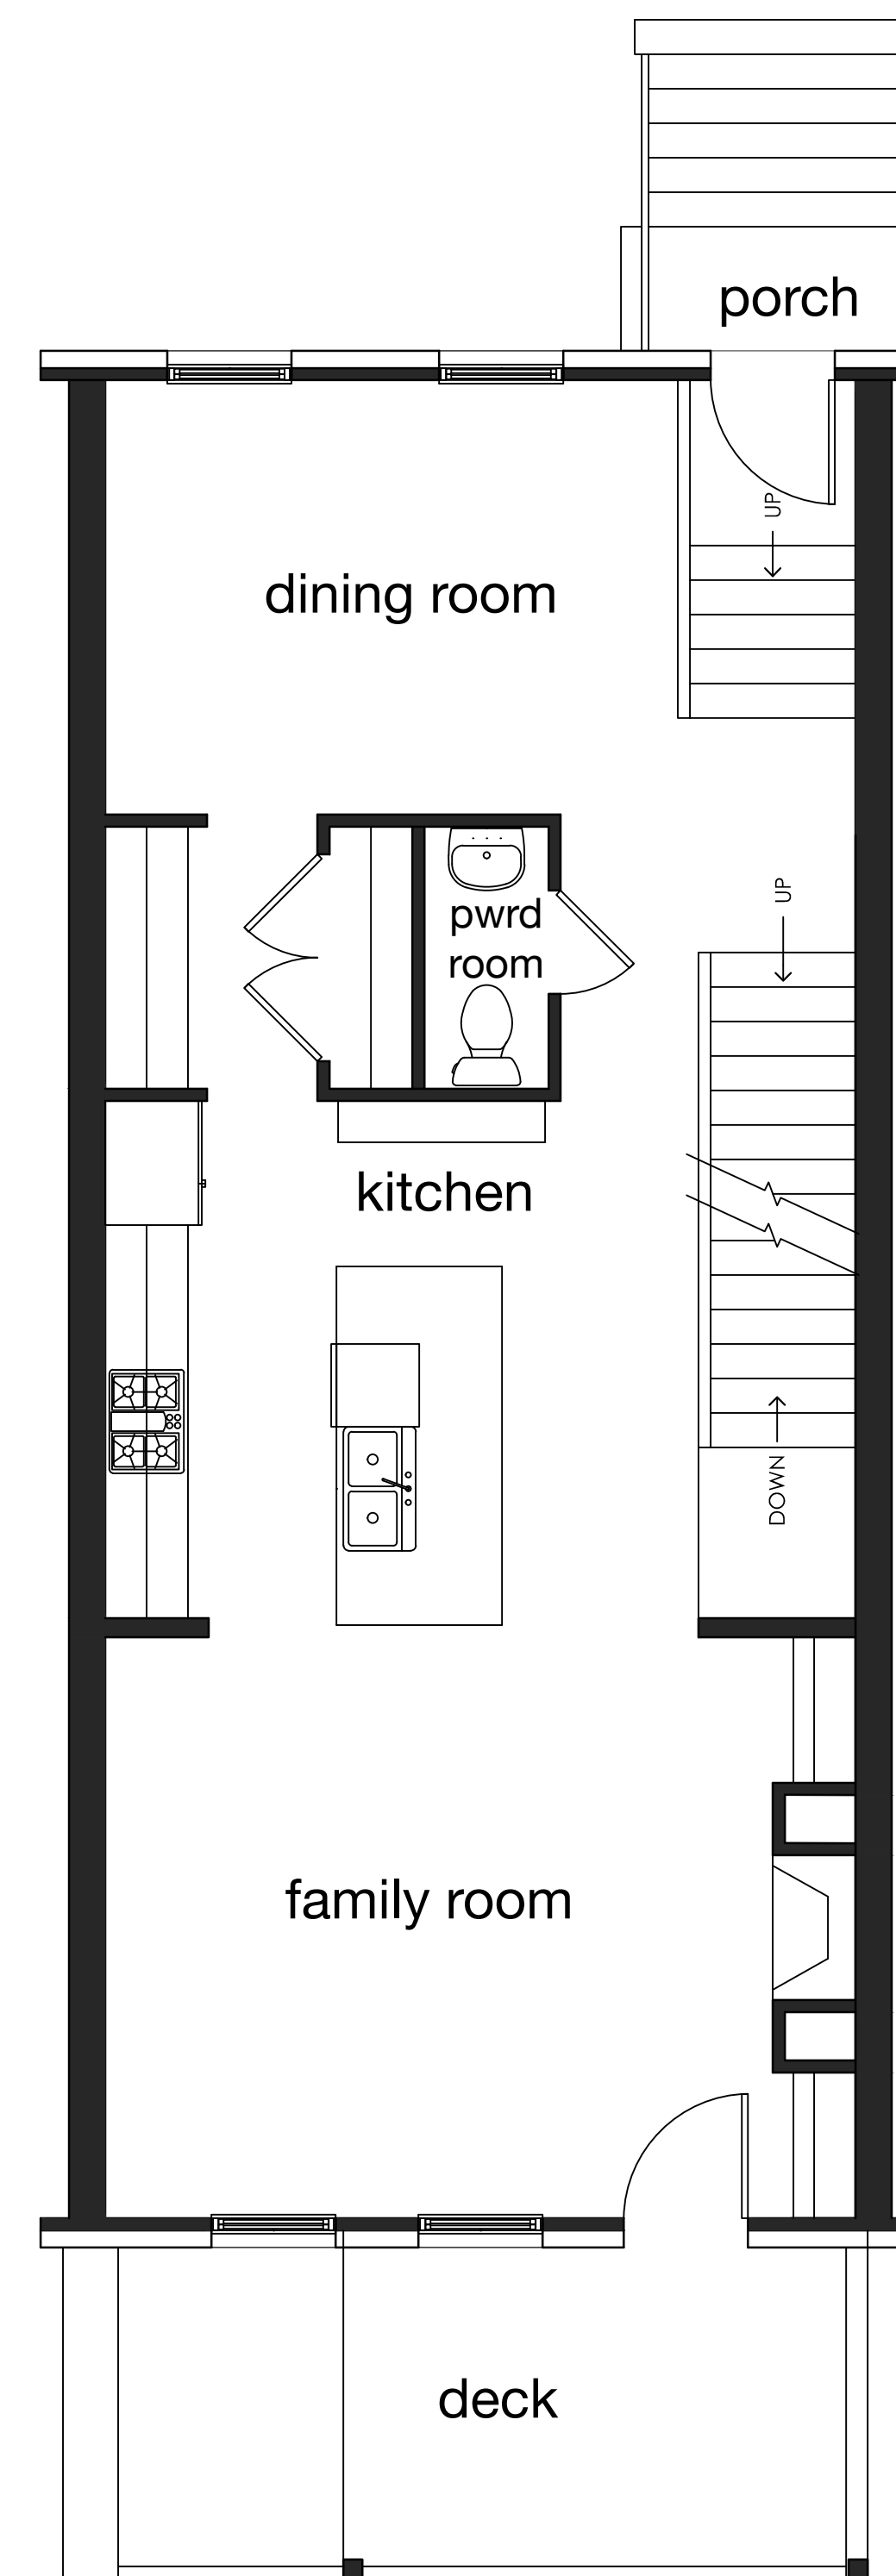

19' Unit

Interior Unit

3 bedrooms

3.5 baths

Total - 2,668 sq. ft. (Decks not included)

Interior - 2,231 sq. ft.

2 car garage + storage - 437 sq. ft.

Decks - 224 sq. ft.

Upper Level

Main Level

Basement