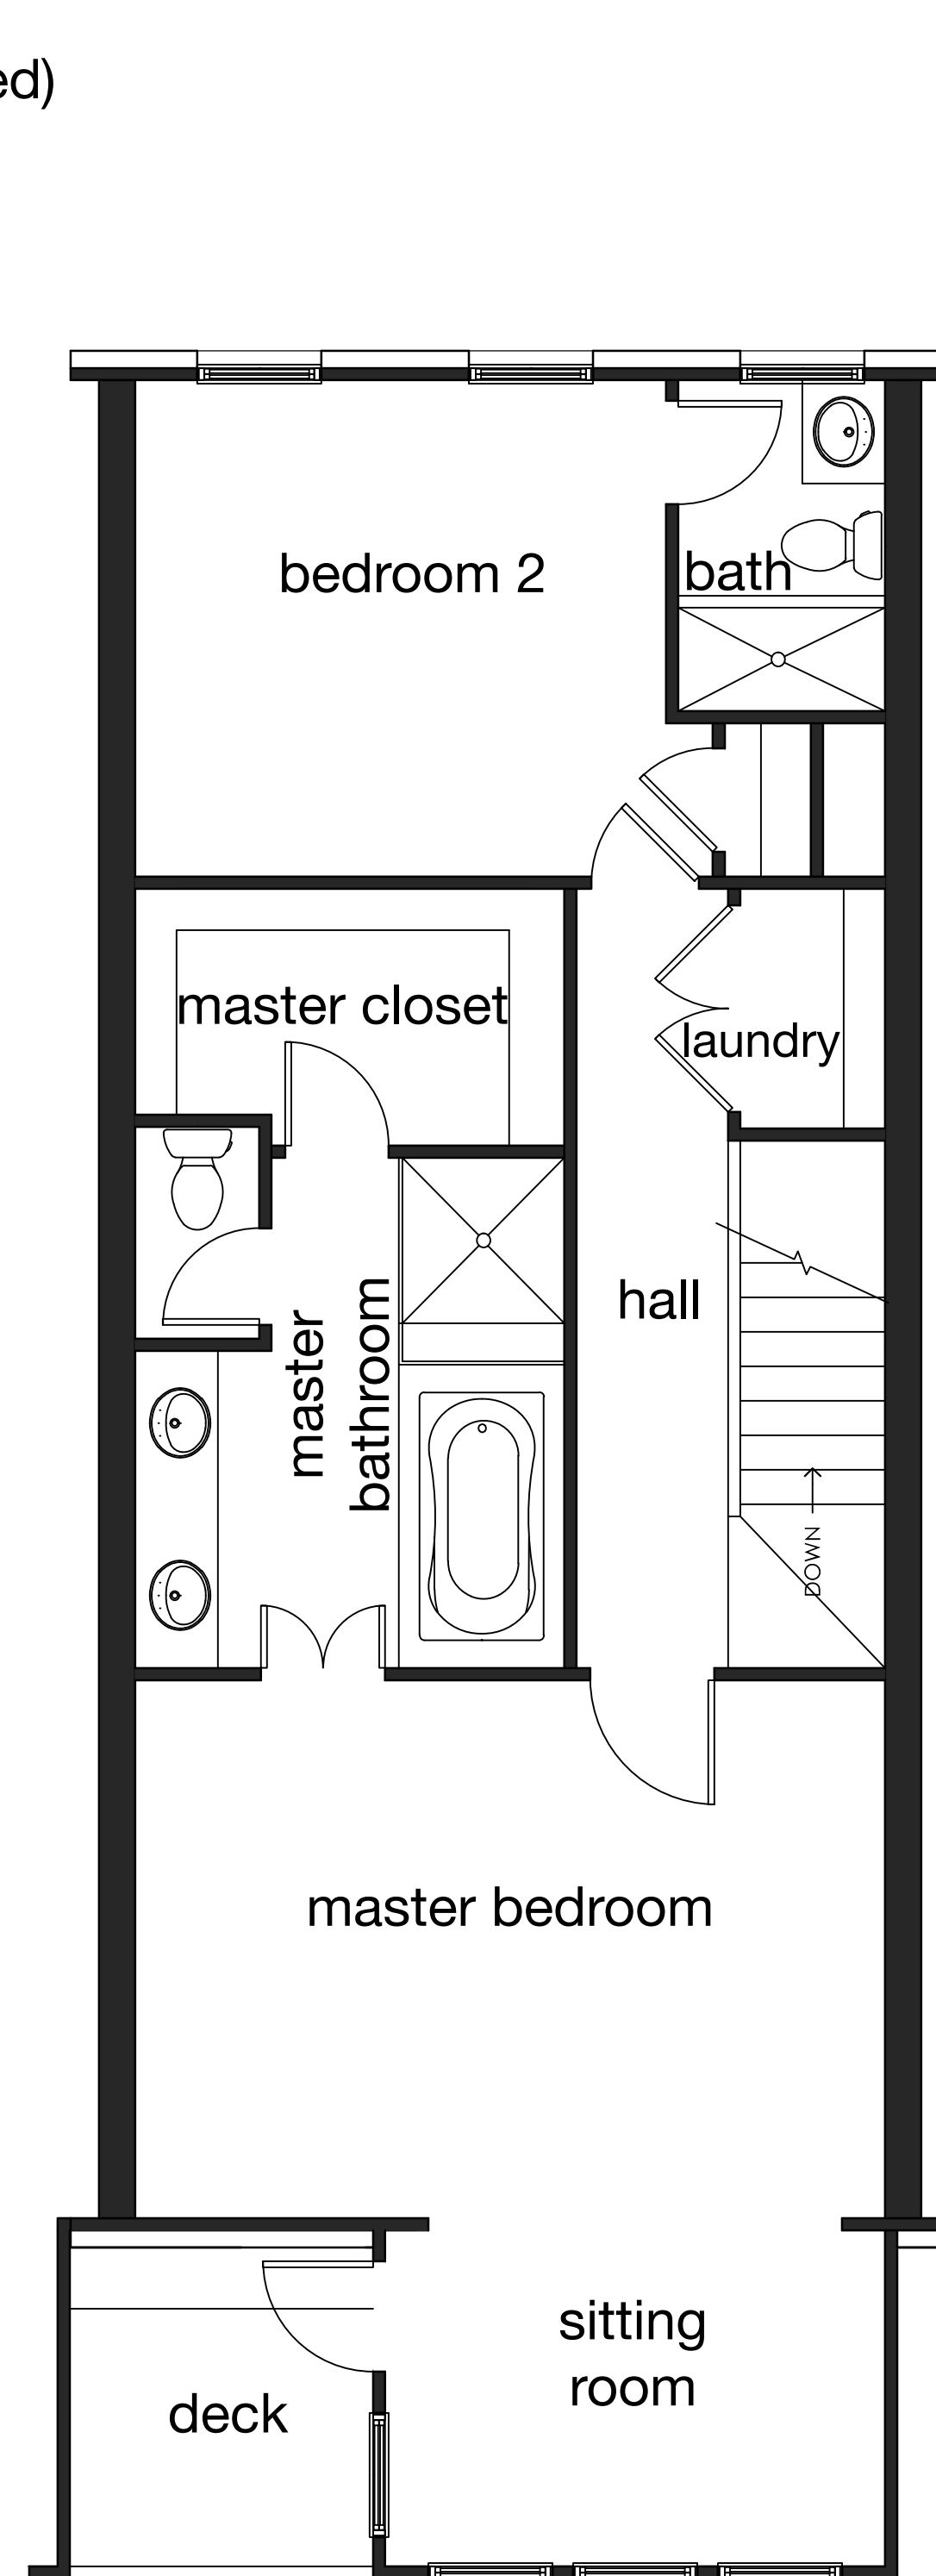

19' Unit

Interior Unit

3 bedrooms

3.5 baths

Total - 2,668 sq. ft. (Decks not included)

Interior - 2,231 sq. ft.

2 car garage + storage - 437 sq. ft.

Decks - 224 sq. ft.

Upper Level

Main Level

Basement